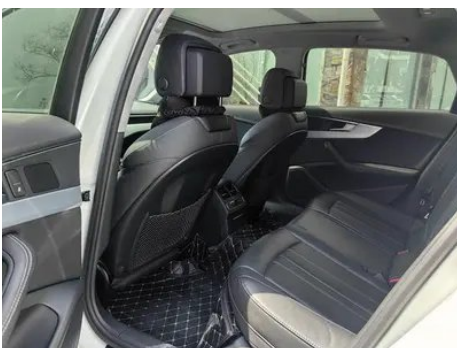

Vehicle Detail Report

Audi A4L 2022 40 TFSI Deluxe Dynamic

Basic Information

Brand	Audi
Mileage	74,000 km
Color	Silver-gray
First Registration	2022-04-01
Transfer Count	0

Vehicle Images