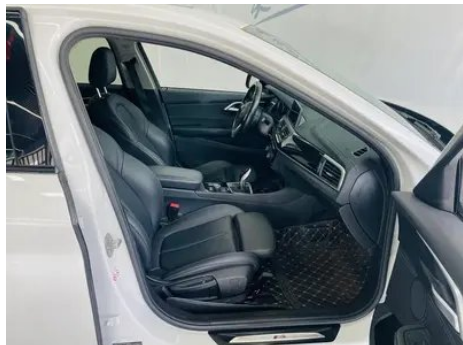

Vehicle Detail Report

BMW 1 Series 2020 120i M Sports suit

Basic Information

Brand	BMW
Mileage	38,600 km
Color	White
First Registration	2020-09-01
Transfer Count	0

Vehicle Images

Vehicle Condition

1. Right rocker panel, Scratch damage. 2. Left rear quarter panel, Paint chip, Deformation. 3. Right rear quarter panel, Paint chip.