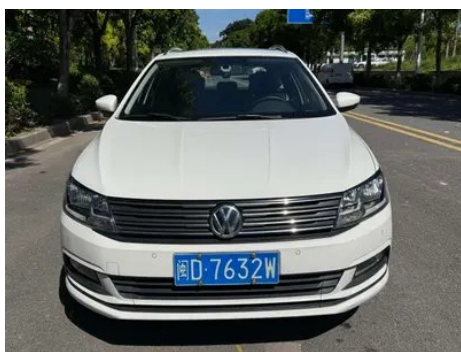

Vehicle Detail Report

Volkswagen Gran Lavida 2015 230TSI DSG Comfort Edition

Basic Information

Brand	Volkswagen
Mileage	80,000 km
Color	White
First Registration	2016-05-01
Transfer Count	0

Vehicle Images

Vehicle Condition