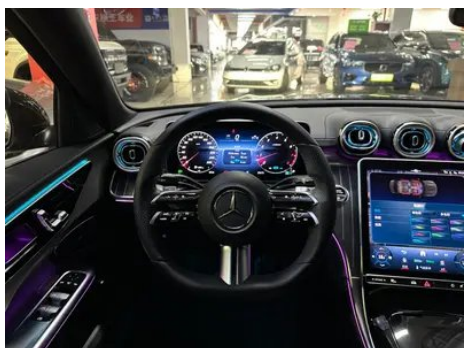

Vehicle Detail Report

Mercedes-Benz C-Class 2022 C 260 L Sports version

Basic Information

Brand	Mercedes-Benz
Mileage	68,000 km
Color	Dark gray
First Registration	2022-08-01
Transfer Count	0

Vehicle Images