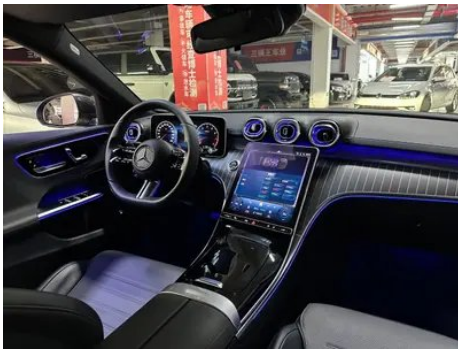

Vehicle Condition

1. Right rear quarter panel, Deformation.

Configuration Information

Model Information

Model Name	Mercedes-Benz C-Class 2022 C 260 L Sports version
Launch Date	2021.08

Basic parameters

Vehicle Class	Mid-size car
Energy Type	Gasoline + 48V Mild Hybrid System
Maximum Power (kW)	150
Maximum Torque (N·m)	300
Transmission	9-gear manual integration
Body Type	Sedan
Engine	1.5L 204 hp L4
Dimensions (L×W×H) (mm)	4882*1820*1461
Official 0-100 km/h Acceleration (s)	7.7
Top Speed (km/h)	236
Curb Weight (kg)	1740
Maximum Gross Weight (kg)	-
WLTP Combined Fuel Consumption (L/100km)	6.35

engine

Engine Model	254 915
Displacement (mL)	1496
Displacement (L)	1.5
Induction Type	Turbocharging
Cylinder Arrangement	L