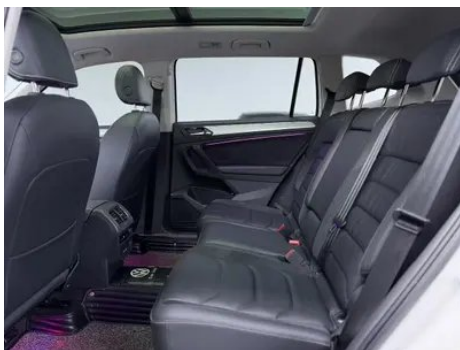

Vehicle Images

Vehicle Condition

1. Body floor pan, Crack.

Configuration Information

Model Information

Model Name	Tiguan L 2019 380TSI Automatic four-wheel drive smart luxury version country V
Launch Date	2018.11