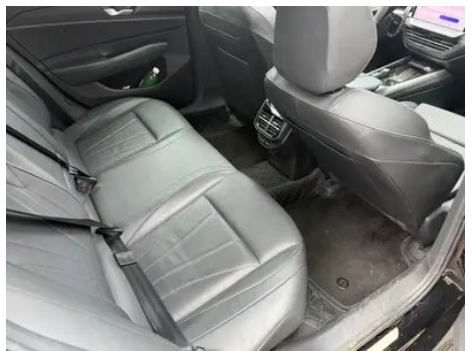

Vehicle Condition

1. Original metal body panels with factory paint.

Configuration Information

Model Information

Model Name	Volkswagen Passat 2025 Pro 380TSI Star Dragon Yao Edition
-------------------	--

Model Information (continued)