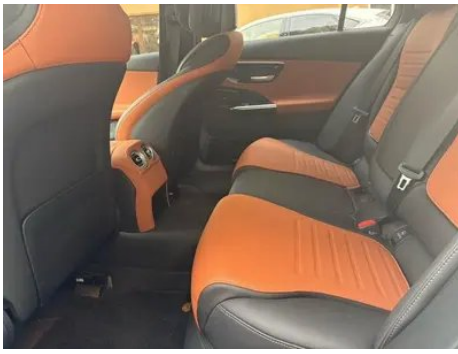

Vehicle Condition

1. Driver's seat rails and frame, Signs of removal.

Configuration Information

Model Information

Model Name	Mercedes-Benz C-Class 2024 C 260 L Sports version
Launch Date	2023.10

Basic parameters

Vehicle Class	Mid-size car
Energy Type	Gasoline + 48V Mild Hybrid System
Maximum Power (kW)	150
Maximum Torque (N·m)	300