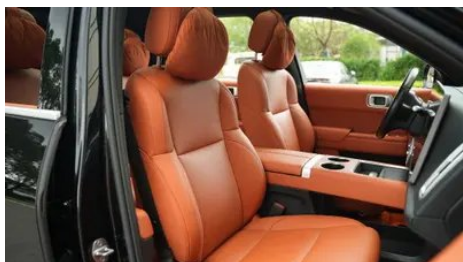

Vehicle Detail Report

Li Auto L8 2023 Pro version

Basic Information

Brand	Li Auto
Mileage	100,000 km
Color	Black
First Registration	2023-11-01
Transfer Count	1

Vehicle Images

Vehicle Condition

1. Driver's seat rails and frame, Signs of removal. 2. Front passenger seat rails and frame, Signs of removal.