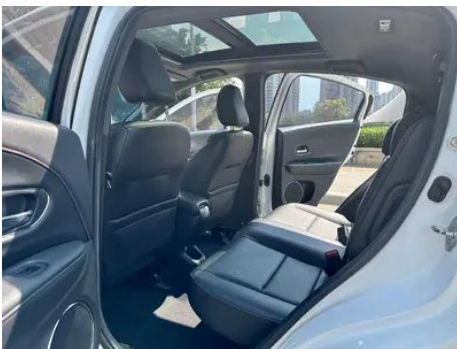

Vehicle Detail Report

Honda XR-V 2015 1.8L VTi CVT Luxury Edition

Basic Information

Brand	Honda
Mileage	80,000 km
Color	White
First Registration	2015-11-01
Transfer Count	0

Vehicle Images