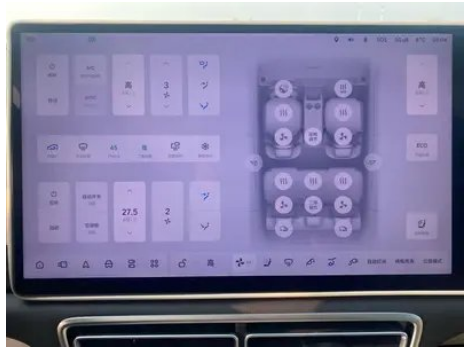

Vehicle Detail Report

Li Auto L6 2024 Pro version

Basic Information

Brand	Li Auto
Mileage	9,100 km
Color	White
First Registration	2025-04-01
Transfer Count	0

Vehicle Images

Vehicle Condition

1. Driver's seat rails and frame, Signs of removal. 2. Front passenger seat rails and frame, Signs of removal.