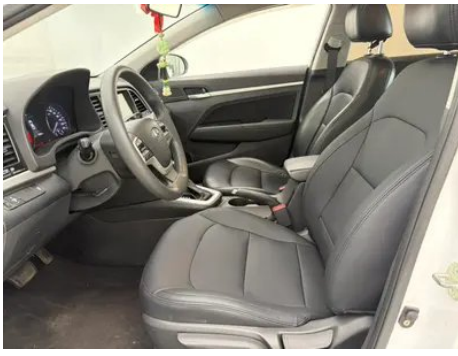

Vehicle Condition

1. Right front door, Body panel repair.
2. Right rear door, Body panel repair.
3. Right front fender, Paint repair.
4. Windshield, Replaced.

Configuration Information

Model Information

Model Name	Hyundai Elantra Lingdong 2016 1.6L Auto Zhixuan Elite-type
Launch Date	2016.03