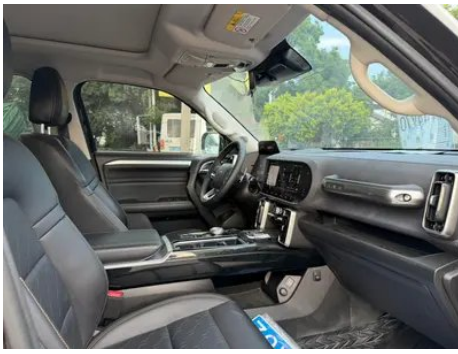

Vehicle Condition

1. Left rear quarter panel, Deformation.

Configuration Information

Model Information

Model Name	Haval Big Dog 2022 1.5T DCT Two-Drive Labrador Edition
Launch Date	2022.06

Basic parameters

Vehicle Class	Compact SUV
Energy Type	Gasoline
Maximum Power (kW)	135
Maximum Torque (N·m)	275
Transmission	7-speed wet dual-clutch
Body Type	SUV
Engine	1.5T 184 horsepower L4
Dimensions (L×W×H) (mm)	4620*1890*1780
Official 0-100 km/h Acceleration (s)	-
Top Speed (km/h)	185
Curb Weight (kg)	1560
Maximum Gross Weight (kg)	2040
WLTP Combined Fuel Consumption (L/100km)	7.46