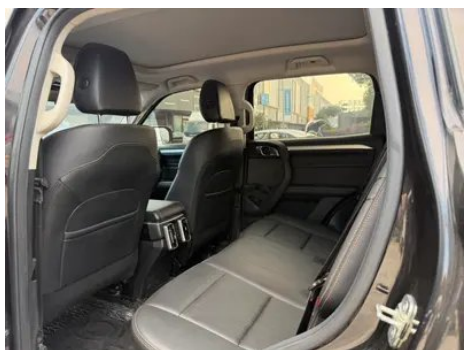

Vehicle Detail Report

Haval Big Dog 2022 1.5T Two-wheel drive Labrador Edition

Basic Information

Brand	Haval
Mileage	50,000 km
Color	Black
First Registration	2023-08-01
Transfer Count	0

Vehicle Images

Vehicle Condition