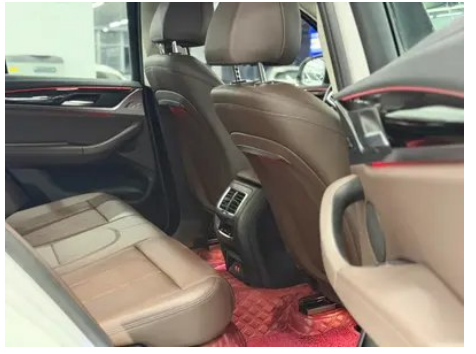

Vehicle Detail Report

BMW X3 2022 xDrive25i M Sports suit

Basic Information

Brand	BMW
Mileage	90,000 km
Color	White
First Registration	2022-09-01
Transfer Count	0

Vehicle Images

Vehicle Condition

1. Left upper side rail, Paint repair. 2. Inner side of right B-pillar, Non-accident-related deformation. 3. Spare wheel well, Water stains. 4. Driver's seat rails and frame, Signs of removal. 5. Front passenger seat rails and frame, Signs of removal. 6. Left rear quarter panel, Paint repair, Body panel repair. 7. Right rear quarter panel, Deformation.