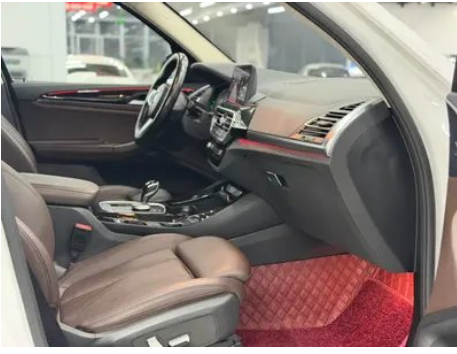

Vehicle Detail Report

BMW X3 2022 xDrive25i M Sports suit

Basic Information

Brand	BMW
Mileage	90,000 km
Color	White
First Registration	2022-09-01
Transfer Count	0

Vehicle Images

Vehicle Condition

1. Left upper side rail, Paint repair. 2. Inner side of right B-pillar, Non-accident-related deformation. 3. Spare wheel well, Water stains. 4. Driver's seat rails and frame, Signs of removal. 5. Front passenger seat rails and frame, Signs of removal. 6. Left rear quarter panel, Paint repair, Body panel repair. 7. Right rear quarter panel, Deformation.