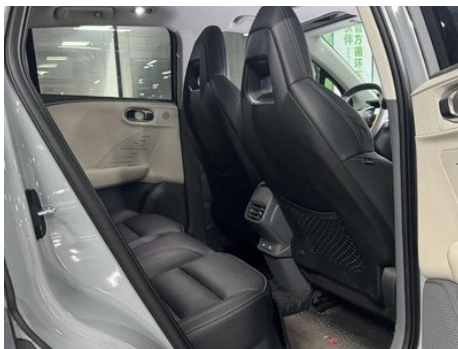

Vehicle Detail Report

Linko 06 EM-P 2023 PHEV Remix Pro

Basic Information

Brand	LYNK & CO
Mileage	11,000 km
Color	White
First Registration	2026-01-01
Transfer Count	2

Vehicle Images

Vehicle Condition

1. Original metal panels and factory paint.