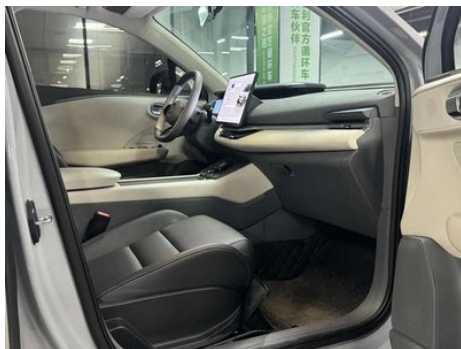

Vehicle Detail Report

Linko 06 EM-P 2023 PHEV Remix Pro

Basic Information

Brand	LYNK & CO
Mileage	11,000 km
Color	White
First Registration	2026-01-01
Transfer Count	2

Vehicle Images

Vehicle Condition

1. Original metal panels and factory paint.

Configuration Information

Model Information

Model Name	Linko 06 EM-P 2023 1.5T Remix PHEV Pro
Launch Date	2022.09

Basic parameters

Vehicle Class	Small SUV
Energy Type	Plug-in Hybrid Electric Vehicle (PHEV)
Maximum Power (kW)	130
Maximum Torque (N·m)	255
Transmission	7-speed wet dual-clutch
Body Type	SUV
Engine	1.5T 177 horsepower L3
Dimensions (L×W×H) (mm)	4340*1820*1625
Official 0-100 km/h Acceleration (s)	-
Top Speed (km/h)	200
Curb Weight (kg)	1670
Maximum Gross Weight (kg)	2070
NEDC Electric Range (km)	84