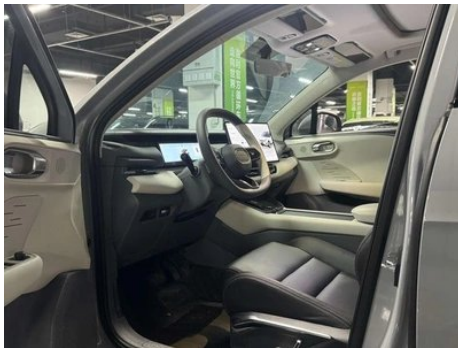

Vehicle Detail Report

Linko 06 EM-P 2023 PHEV Remix Pro

Basic Information

Brand	LYNK & CO
Mileage	11,000 km
Color	White
First Registration	2026-01-01
Transfer Count	2

Vehicle Images