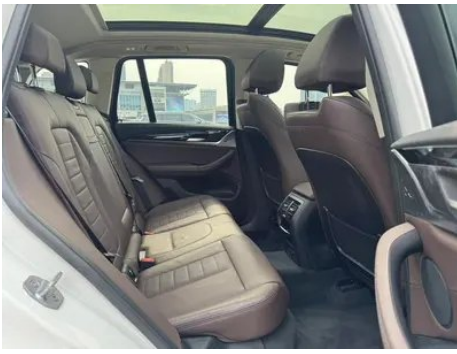

Vehicle Condition

1. Left rear quarter panel, Paint repair, Body panel repair.

Configuration Information

Model Information

Model Name	BMW X3 2018 xDrive28i M Sports suit China V
Launch Date	2018.07

Basic parameters

Vehicle Class	Mid-size SUV
Energy Type	Gasoline
Maximum Power (kW)	165
Maximum Torque (N·m)	310
Transmission	8-gear manual integration
Body Type	SUV
Engine	2.0T 224 horsepower L4
Dimensions (L×W×H) (mm)	4717*1891*1689
Official 0-100 km/h Acceleration (s)	7.6
Top Speed (km/h)	225
Curb Weight (kg)	1860
Maximum Gross Weight (kg)	-
NEDC Combined Fuel Consumption (L/100km)	8

engine

Engine Model	B48B20D
Displacement (mL)	1998
Displacement (L)	2.0
Induction Type	Turbocharging
Cylinder Arrangement	L