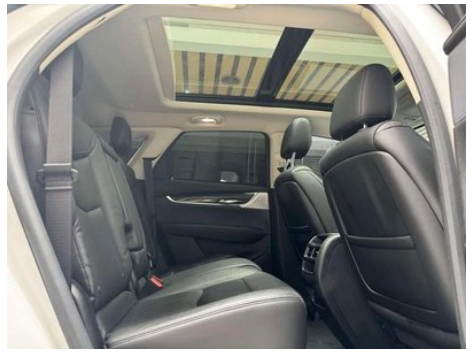

Vehicle Condition

1. Original metal panels and factory paint.

Configuration Information

Model Information

Model Name	Cadillac XT5 2017 Anniversary Edition 25T Luxury type
Launch Date	2017.05

Basic parameters

Vehicle Class	Mid-size SUV
Energy Type	Gasoline
Maximum Power (kW)	184
Maximum Torque (N·m)	400
Transmission	8-gear manual integration
Body Type	SUV
Engine	2.0L 250 hp L4
Dimensions (L×W×H) (mm)	4812*1903*1680
Official 0-100 km/h Acceleration (s)	8.1
Top Speed (km/h)	210
Curb Weight (kg)	1795
Maximum Gross Weight (kg)	-
NEDC Combined Fuel Consumption (L/100km)	8.2

engine

Engine Model	-
Displacement (mL)	1998
Displacement (L)	2.0
Induction Type	Turbocharging
Cylinder Arrangement	L