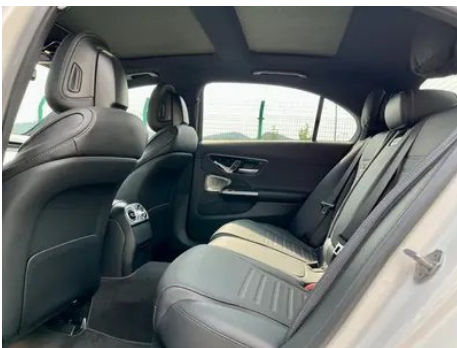

Vehicle Condition

1. Original metal body panels with factory paint.

Configuration Information

Model Information

Model Name	Mercedes-Benz C-Class 2024 C 260 L Hao Night Sports Edition
Launch Date	2023.10

Basic parameters