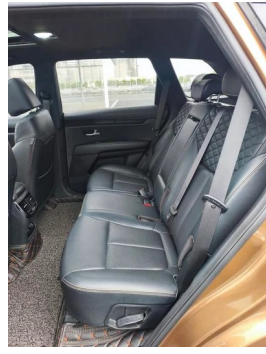

Vehicle Detail Report

KIA KX7 2017 2.0T automatic two-wheel drive
GL 7 seat

Basic Information

Brand	Kia
Mileage	73,000 km
Color	Champagne color
First Registration	2018-08-01
Transfer Count	0

Vehicle Images

Vehicle Condition

1. Original metal panels and factory paint.

Configuration Information

Model Information

Model Name	KIA KX7 2017 2.0T automatic two-wheel drive GL 7 seat
-------------------	---

Model Information (continued)