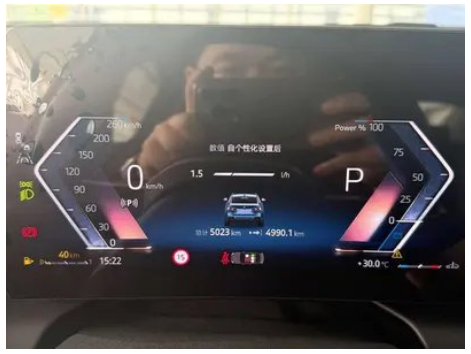

Vehicle Condition

1. Original metal body panels with factory paint.

Configuration Information

Model Information

Model Name	BMW 2 Series 2025 225L M Sports Night Suit
Launch Date	2025.01

Basic parameters

Vehicle Class	compact car
Energy Type	Gasoline
Maximum Power (kW)	150
Maximum Torque (N·m)	300
Transmission	7-speed wet dual-clutch
Body Type	Sedan
Engine	2.0L 204 hp L4
Dimensions (L×W×H) (mm)	4663*1801*1457
Official 0-100 km/h Acceleration (s)	7.3
Top Speed (km/h)	237
Curb Weight (kg)	1500
Maximum Gross Weight (kg)	1940
WLTP Combined Fuel Consumption (L/100km)	6.4

engine

Engine Model	B48A20R
Displacement (mL)	1998
Displacement (L)	2.0
Induction Type	Turbocharging
Cylinder Arrangement	L