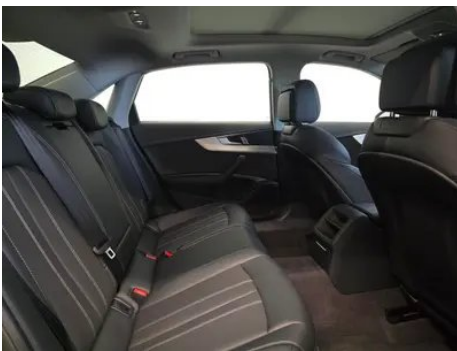

Vehicle Condition

1. Left front fender structure, Deformation, Body panel repair. 2. Right rear quarter panel, Paint repair, Body panel repair.

Configuration Information

Model Information

Model Name	Audi A4L 2024 40 TFSI Fashion dynamic type
Launch Date	2023.10

Basic parameters

Vehicle Class	Mid-size car
Energy Type	Gasoline
Maximum Power (kW)	140