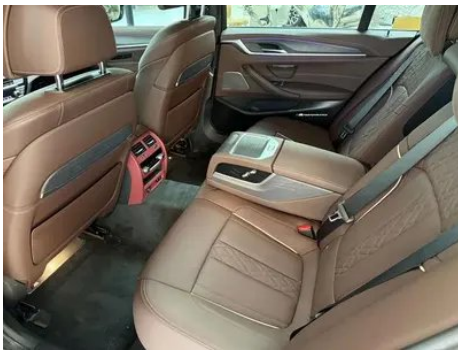

Vehicle Condition

1. Right rear quarter panel, Paint repair, Body panel repair.

Configuration Information

Model Information

Model Name	BMW 5 Series 2022 530Li Premium Class M Sports suit
Launch Date	2021.08