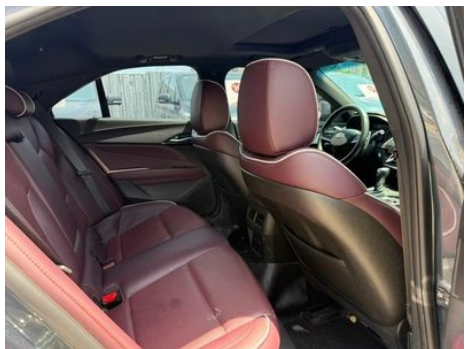

Vehicle Detail Report

Cadillac CT4 2020 28T Elite type

Basic Information

Brand	Cadillac
Mileage	57,500 km
Color	Dark gray
First Registration	2020-08-01
Transfer Count	0

Vehicle Images

Vehicle Condition

1. Original metal panels and factory paint.