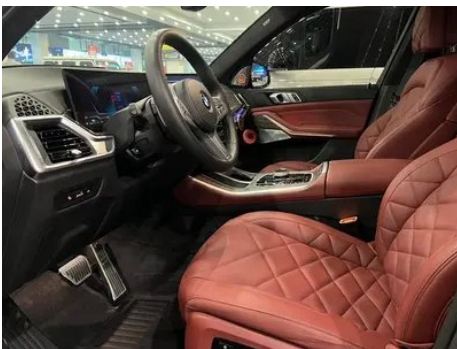

Vehicle Detail Report

BMW X5 2025 xDrive40Li M Sports Night Suit

Basic Information

Brand	BMW
Mileage	20,000 km
Color	Black
First Registration	2025-01-01
Transfer Count	0

Vehicle Images

Vehicle Condition

1. Original metal body panels with factory paint.