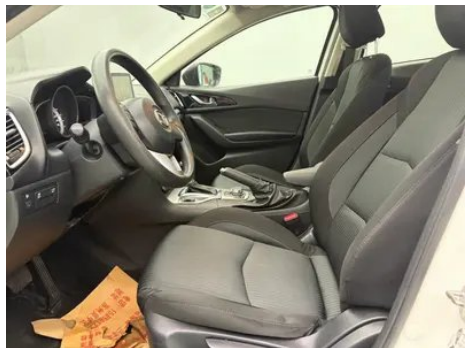

Vehicle Detail Report

Mazda Mazda3 Axela 2014 Three-box 1.5L Automatic Luxury Model

Basic Information

Brand	Mazda
Mileage	100,000 km
Color	White
First Registration	2015-03-01
Transfer Count	0

Vehicle Images

Vehicle Condition

1. Heavy wear. 2. Hood, Body panel repair. 3. Left front door, Paint repair. 4. Right front door, Paint repair. 5. Left rear door, Body panel repair. 6. Right rear door, Body panel repair. 7. Right front fender, Body panel repair. 8. Left rear quarter panel, Body panel repair. 9. Right front door glass, Replaced. 10. Left tail light, Signs of removal.