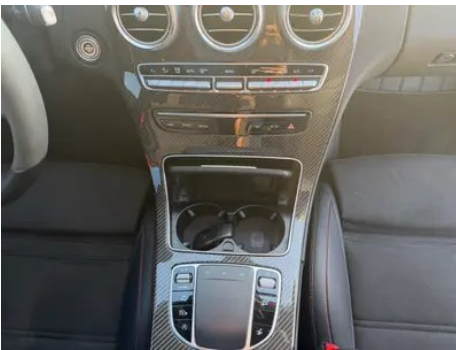

Vehicle Condition

1. Inner side of right C-pillar, Non-accident-related deformation. 2. Left rear quarter panel, Deformation.

Configuration Information

Model Information

Model Name	Mercedes-Benz C-Class 2022 Restyling C 260 Coupe
Launch Date	2022.01