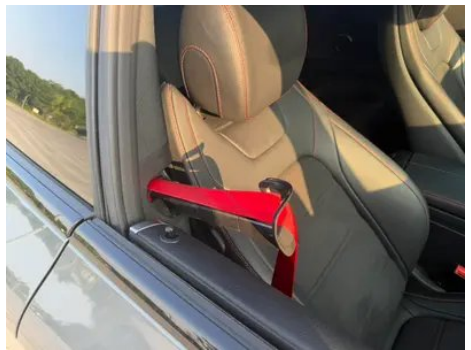

Vehicle Condition

1. Inner side of right C-pillar, Non-accident-related deformation. 2. Left rear quarter panel, Deformation.

Configuration Information

Model Information

Model Name	Mercedes-Benz C-Class 2022 Restyling C 260 Coupe
Launch Date	2022.01