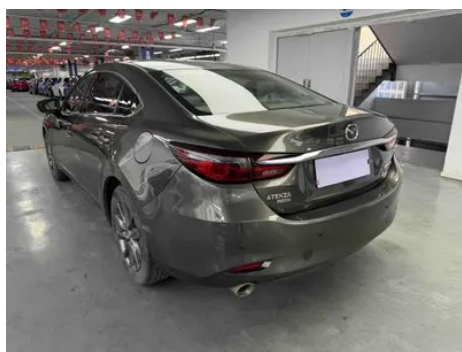

Vehicle Detail Report

Mazda Ateza 2020 2.0L Blue Sky Deluxe Edition

Basic Information

Brand	Mazda
Mileage	50,000 km
Color	Dark gray
First Registration	2019-10-01
Transfer Count	0

Vehicle Images

Vehicle Condition

Configuration Information

Model Information

Model Name	Mazda Atenza 2020 2.0L Blue Sky Deluxe Edition
Launch Date	2019.08

Basic parameters

Vehicle Class	Mid-size car
Energy Type	Gasoline
Maximum Power (kW)	116
Maximum Torque (N·m)	202
Transmission	6-speed manual integration
Body Type	Sedan
Engine	2.0L 158 horsepower L4
Dimensions (L×W×H) (mm)	4870*1840*1445
Official 0-100 km/h Acceleration (s)	-
Top Speed (km/h)	212
Curb Weight (kg)	1518
Maximum Gross Weight (kg)	-