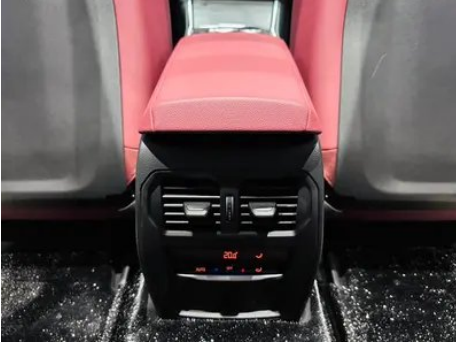

Vehicle Condition

1. Original metal body panels with factory paint.

Configuration Information

Model Information

Model Name	BMW 4 Series 2023 425i M Sports Night Suit