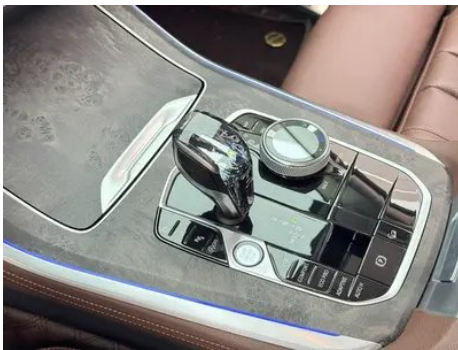

Vehicle Condition

1. Driver's seat rails and frame, Signs of removal.

Configuration Information

Model Information

Model Name	BMW X5 2020 xDrive40i M Sports suit
Launch Date	2020.01

Basic parameters

Vehicle Class	Mid-size and large SUVs
Energy Type	Gasoline
Maximum Power (kW)	250
Maximum Torque (N·m)	450