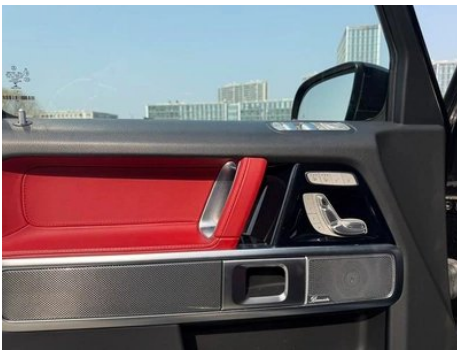

Vehicle Condition

1. Airbag, Signs of removal.

Configuration Information

Model Information

Model Name	Mercedes-Benz G-Class 2022 G 500
Launch Date	2021.11

Basic parameters

Vehicle Class	Mid-size and large SUVs
Energy Type	Gasoline
Maximum Power (kW)	310
Maximum Torque (N·m)	610
Transmission	9-gear manual integration
Body Type	SUV
Engine	4.0T 421 horsepower V8
Dimensions (L×W×H) (mm)	4866*1931*1975
Official 0-100 km/h Acceleration (s)	5.9