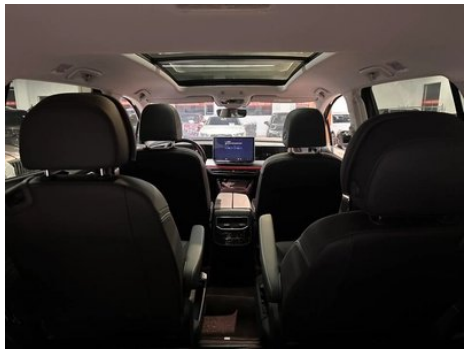

Vehicle Detail Report

Volkswagen Talagon 2026 450TSI 4WD Extreme Edition 6 seat

Basic Information

Brand	Volkswagen
Mileage	1,500 km
Color	Black
First Registration	2025-09-01
Transfer Count	1

Vehicle Images