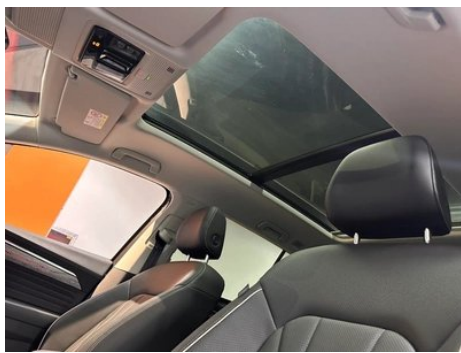

Vehicle Detail Report

Volkswagen Talagon 2026 450TSI 4WD Extreme Edition 6 seat

Basic Information

Brand	Volkswagen
Mileage	1,500 km
Color	Black
First Registration	2025-09-01
Transfer Count	1

Vehicle Images