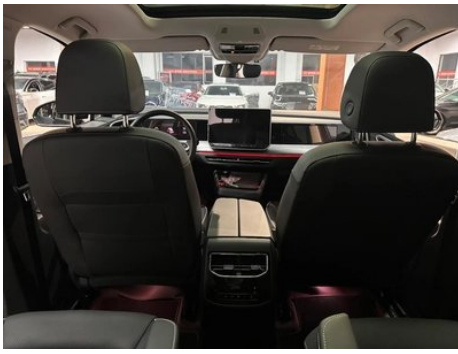

Vehicle Detail Report

Volkswagen Talagon 2026 450TSI 4WD Extreme Edition 6 seat

Basic Information

Brand	Volkswagen
Mileage	1,500 km
Color	Black
First Registration	2025-09-01
Transfer Count	1

Vehicle Images