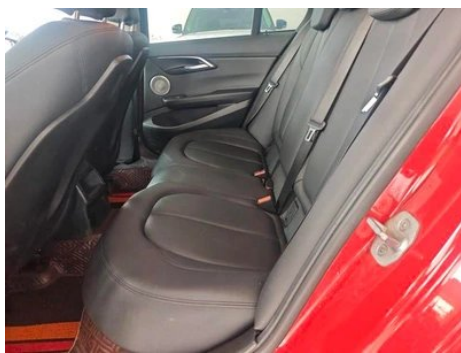

Vehicle Detail Report

BMW 1 Series 2021 Restyling 120i M Sports version

Basic Information

Brand	BMW
Mileage	50,000 km
Color	Red
First Registration	2022-05-01
Transfer Count	0

Vehicle Images