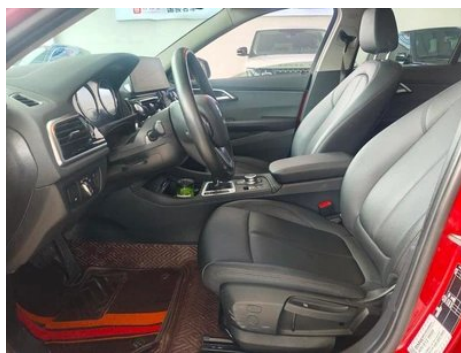

Vehicle Detail Report

BMW 1 Series 2021 Restyling 120i M Sports version

Basic Information

Brand	BMW
Mileage	50,000 km
Color	Red
First Registration	2022-05-01
Transfer Count	0

Vehicle Images