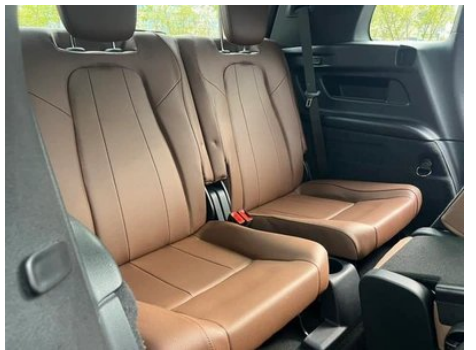

Vehicle Detail Report

Mercedes-Benz GLB 2023 GLB 220 Fashionable

Basic Information

Brand	Mercedes-Benz
Mileage	31,600 km
Color	Black
First Registration	2023-02-01
Transfer Count	0

Vehicle Images

Vehicle Condition