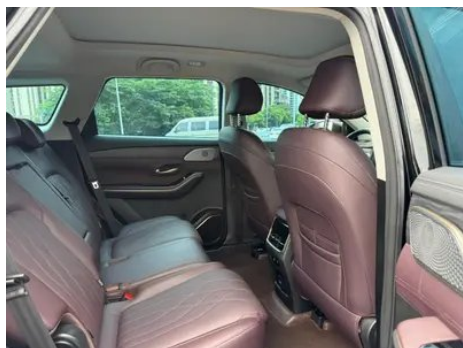

Vehicle Condition

1. Original metal body panels with factory paint.

Configuration Information

Model Information

Model Name	Jetour X90 PRO 2024 1.6T DCT Luxury Edition 5 seat
Launch Date	2024.03

Basic parameters

Vehicle Class	Mid-size SUV
Energy Type	Gasoline
Maximum Power (kW)	145
Maximum Torque (N·m)	290