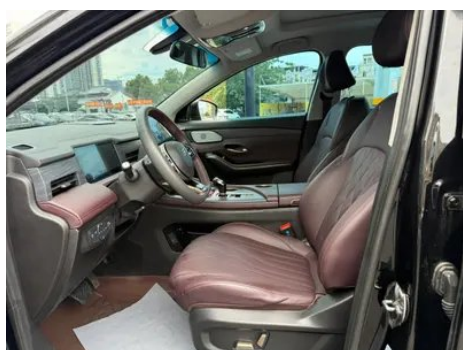

Vehicle Condition

1. Original metal body panels with factory paint.

Configuration Information

Model Information

Model Name	Jetour X90 PRO 2024 1.6T DCT Luxury Edition 5 seat
Launch Date	2024.03

Basic parameters

Vehicle Class	Mid-size SUV
Energy Type	Gasoline
Maximum Power (kW)	145
Maximum Torque (N·m)	290