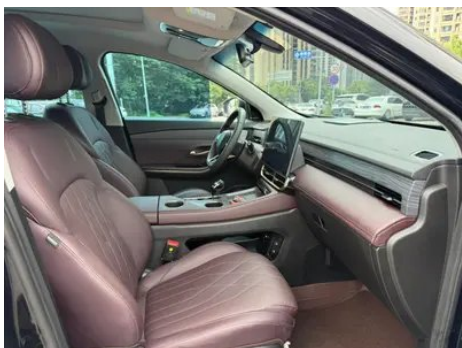

Vehicle Condition

1. Original metal body panels with factory paint.

Configuration Information

Model Information

Model Name	Jetour X90 PRO 2024 1.6T DCT Luxury Edition 5 seat
Launch Date	2024.03

Basic parameters

Vehicle Class	Mid-size SUV
Energy Type	Gasoline
Maximum Power (kW)	145
Maximum Torque (N·m)	290