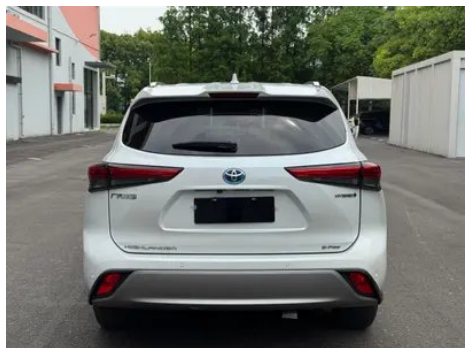

Vehicle Detail Report

Toyota Highlander 2022 Dual Power 2.5L Four-wheel drive Premium Edition 7 seat

Basic Information

Brand	Toyota
Mileage	36,100 km
Color	White
First Registration	2022-11-01
Transfer Count	0

Vehicle Images

Vehicle Condition

1. Driver's seat rails and frame, Signs of removal. 2. Front passenger seat rails and frame, Signs of removal.

Configuration Information

Model Information

Model Name	Toyota Highlander 2022 Dual Power 2.5L Four-wheel drive Premium Edition 7 seat
Launch Date	2021.06