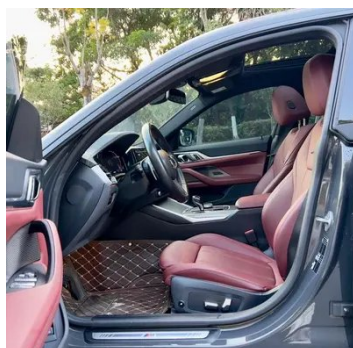

Vehicle Detail Report

BMW 4 Series 2022 425i Gran Coupe M Sports Night Suit

Basic Information

Brand	BMW
Mileage	84,000 km
Color	Dark gray
First Registration	2023-03-01
Transfer Count	0

Vehicle Images

Vehicle Condition