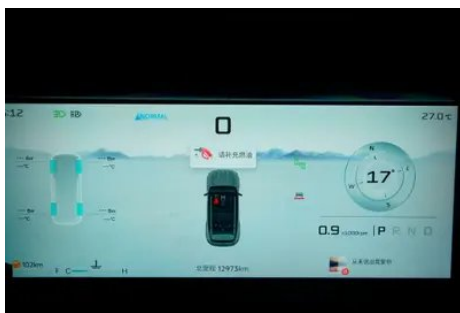

Vehicle Detail Report

Jetour Jietu Freedom 2025 2.0TD Time travel

Basic Information

Brand	Jetour
Mileage	13,000 km
Color	Black
First Registration	2025-03-01
Transfer Count	0

Vehicle Images

Vehicle Condition