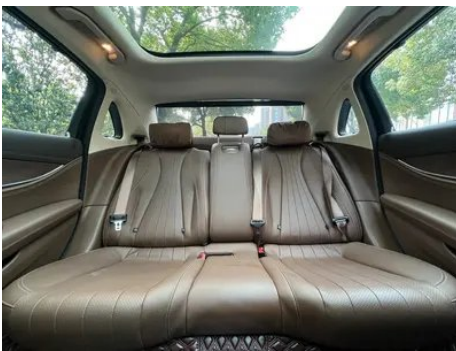

Vehicle Condition

1. Driver's seat rails and frame, Signs of removal. 2. Front passenger seat rails and frame, Signs of removal.

Configuration Information

Model Information

Model Information (continued)

Model Name	Mercedes-Benz E-Class 2023 E 300 L Luxury type
Launch Date	2022.09