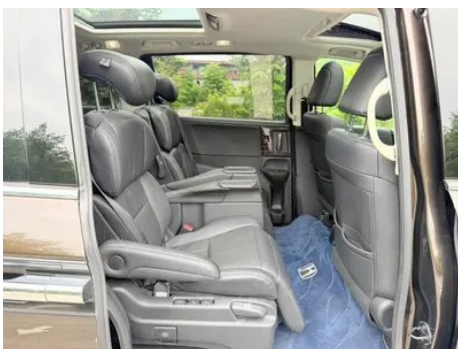

Vehicle Detail Report

Honda Elysion 2016 2.4L Luxury Edition

Basic Information

Brand	Honda
Mileage	122,000 km
Color	Coffee color
First Registration	2018-06-01
Transfer Count	0

Vehicle Images

Vehicle Condition