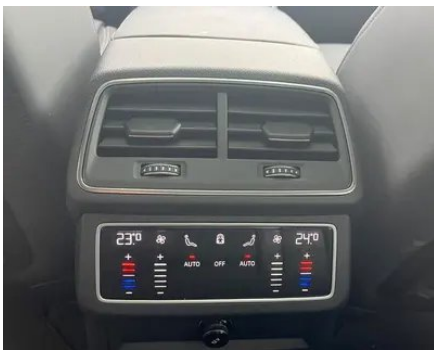

Vehicle Detail Report

Audi A7 2024 45 TFSI Selection

Basic Information

Brand	Audi
Mileage	1,000 km
Color	Black
First Registration	2025-10-01
Transfer Count	0

Vehicle Images

Vehicle Condition

1. Left front door, Paint chip. 2. Right front door, Paint chip.

In-car charging

Multimedia/charging port	•Type-C
Number of USB/Type-C ports	• 2 in the front row; ○ 2 in the front row/2 in the back row (USD 294)
Mobile phone wireless charging function	○ Front row (USD 588)