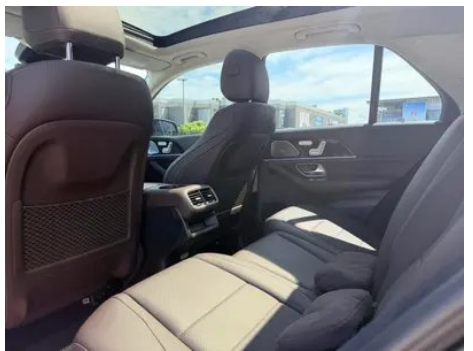

Vehicle Detail Report

Mercedes-Benz GLE (Imported) 2022 GLE 350 4MATIC Fashion Special Edition

Basic Information

Brand	Mercedes-Benz
Mileage	75,000 km
Color	Black
First Registration	2022-06-01
Transfer Count	0

Vehicle Images

Vehicle Condition

1. Original metal body panels with factory paint.

"●" = Standard equipment

"□" = Not available

"○" = Optional equipment.

Note: These are Chinese market vehicles. Warranty coverage is not available outside of China.