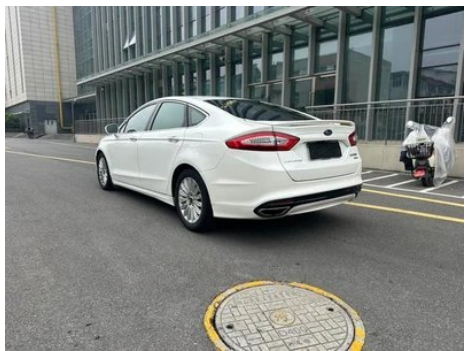

# Vehicle Detail Report

Mondeo 2013 2.0L GTDi200 Luxury type

## Vehicle Images