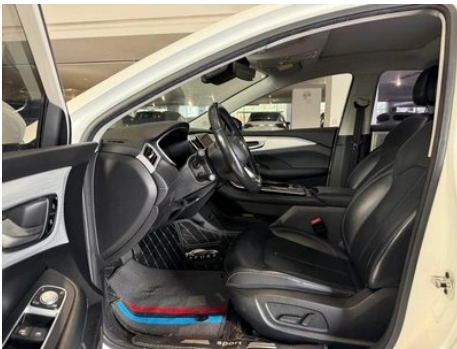

Vehicle Detail Report

Feifan ER6 2020 620km Smart Edition

Basic Information

Brand	Roewe
Mileage	89,000 km
Color	White
First Registration	2021-06-01
Transfer Count	1

Vehicle Images

Vehicle Condition

1. Original metal panels and factory paint.