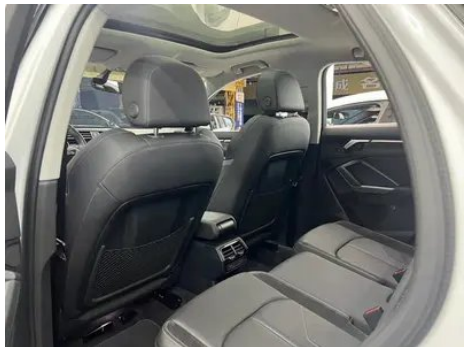

Vehicle Detail Report

Audi Q3 Sportback 2022 40 TFSI Fashionable

Basic Information

Brand	Audi
Mileage	62,000 km
Color	White
First Registration	2021-07-01
Transfer Count	0

Vehicle Images

Vehicle Condition

1. Original metal body panels with factory paint.