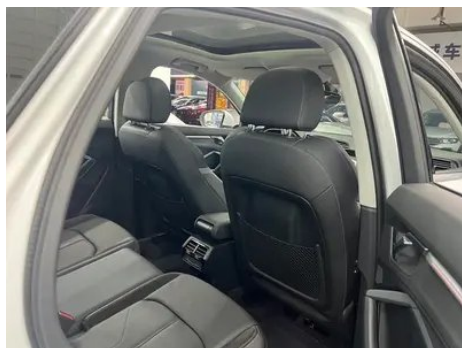

Vehicle Detail Report

Audi Q3 Sportback 2022 40 TFSI Fashionable

Basic Information

Brand	Audi
Mileage	62,000 km
Color	White
First Registration	2021-07-01
Transfer Count	0

Vehicle Images

Vehicle Condition

1. Original metal body panels with factory paint.