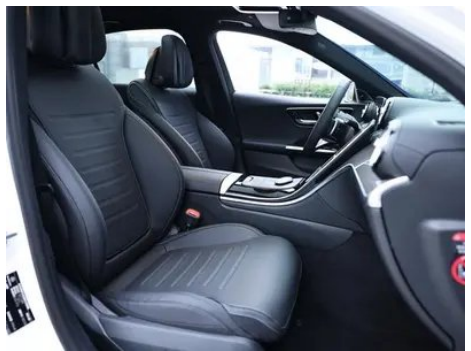

Vehicle Condition

1. Right upper side rail, Paint repair. 2. Right rear quarter panel, Paint repair.

Configuration Information

Model Information

Model Name	Mercedes-Benz C-Class 2024 C 260 L Hao Night Sports Edition
-------------------	---