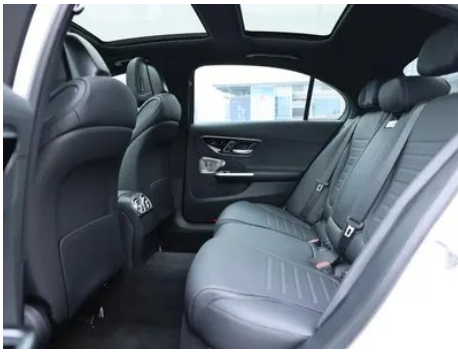

Vehicle Condition

1. Right upper side rail, Paint repair. 2. Right rear quarter panel, Paint repair.

Configuration Information

Model Information

Model Name	Mercedes-Benz C-Class 2024 C 260 L Hao Night Sports Edition
-------------------	---