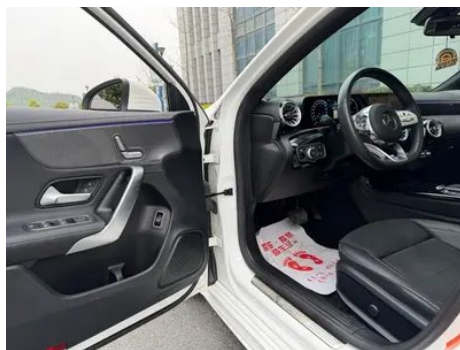

Vehicle Condition

1. Original metal body panels with factory paint.

Configuration Information

Model Information

Model Name	A-Class 2021 A 200 L Sports Sedan Fashion Model
Launch Date	2021.01

Basic parameters