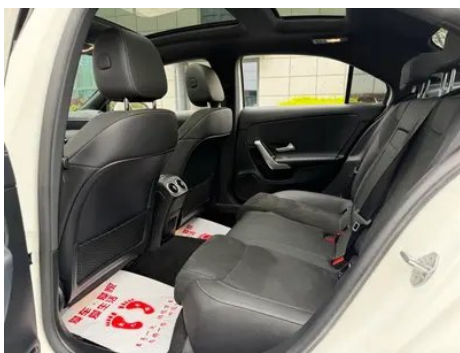

Vehicle Condition

1. Original metal body panels with factory paint.

Configuration Information

Model Information

Model Name	A-Class 2021 A 200 L Sports Sedan Fashion Model
Launch Date	2021.01

Basic parameters