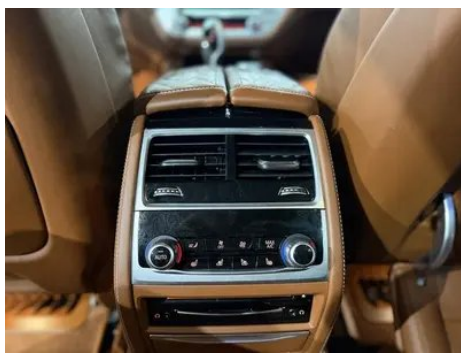

Vehicle Condition

1. Original metal body panels with factory paint.

Configuration Information

Model Information

Model Name	BMW 7 Series 2019 Restyling 740Li xDrive Administrative M Sports suit
Launch Date	2019.07