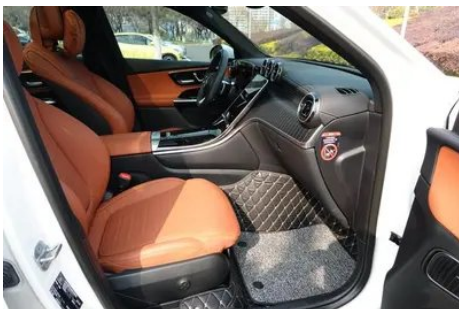

Vehicle Detail Report

Mercedes-Benz GLC 2023 GLC 260 L 4MATIC
Luxury type 5 seat

Basic Information

Brand	Mercedes-Benz
Mileage	9,800 km
Color	White
First Registration	2023-08-01
Transfer Count	0

Vehicle Images

Vehicle Condition

1. Original metal body panels with factory paint.

Configuration Information

Model Information

Model Name	Mercedes-Benz GLC 2023 GLC 260 L 4MATIC Luxury type 5 seat
Launch Date	2023.04

Basic parameters