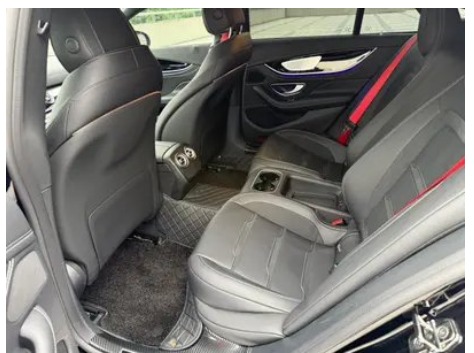

Vehicle Images

Vehicle Condition

1. Original metal body panels with factory paint.

Configuration Information

Model Information

Model Name	Mercedes-Benz AMG GT 2026 AMG GT 50 Four-door sports car China Special Edition
Launch Date	2025.12