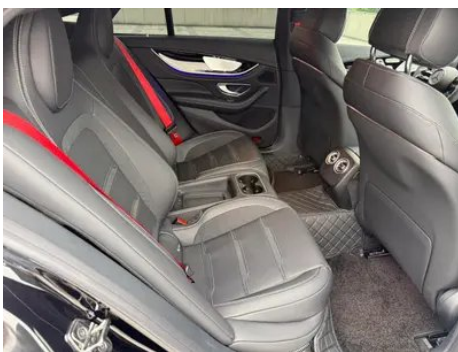

Vehicle Images

Vehicle Condition

1. Original metal body panels with factory paint.

Configuration Information

Model Information

Model Name	Mercedes-Benz AMG GT 2026 AMG GT 50 Four-door sports car China Special Edition
Launch Date	2025.12