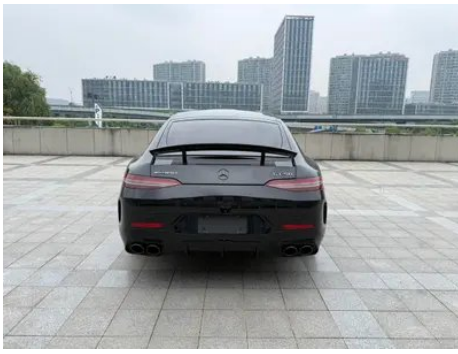

Vehicle Detail Report

Mercedes-Benz AMG GT 2026 AMG GT 50 Four-door sports car China Special Edition

Basic Information

Brand	Mercedes-Benz
Mileage	2,000 km
Color	Black
First Registration	2026-05-01
Transfer Count	1

Vehicle Images

Vehicle Condition

1. Original metal body panels with factory paint.

Configuration Information

Model Information

Model Name	Mercedes-Benz AMG GT 2026 AMG GT 50 Four-door sports car China Special Edition
Launch Date	2025.12