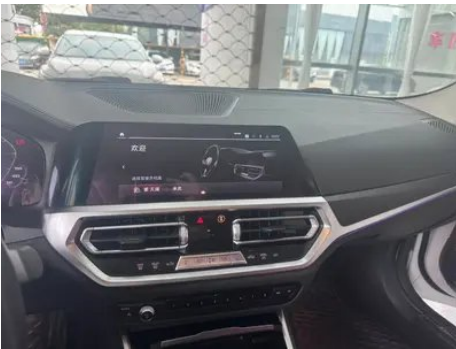

Vehicle Detail Report

BMW 4 Series 2021 425i M Sports suit

Basic Information

Brand	BMW
Mileage	45,800 km
Color	White
First Registration	2021-08-01
Transfer Count	0

Vehicle Images