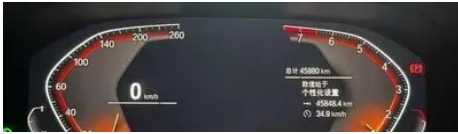

Vehicle Detail Report

BMW 4 Series 2021 425i M Sports suit

Basic Information

Brand	BMW
Mileage	45,800 km
Color	White
First Registration	2021-08-01
Transfer Count	0

Vehicle Images

Vehicle Condition

1. Driver's seat rails and frame, Signs of removal. 2. Front passenger seat rails and frame, Signs of removal.