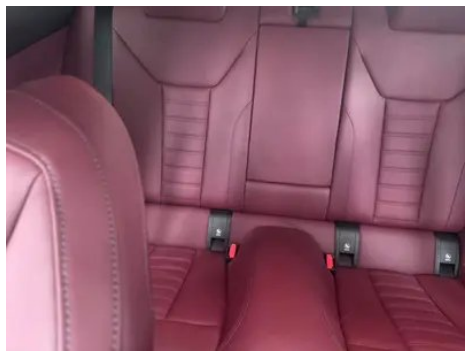

Vehicle Detail Report

BMW 4 Series 2021 425i M Sports suit

Basic Information

Brand	BMW
Mileage	45,800 km
Color	White
First Registration	2021-08-01
Transfer Count	0

Vehicle Images