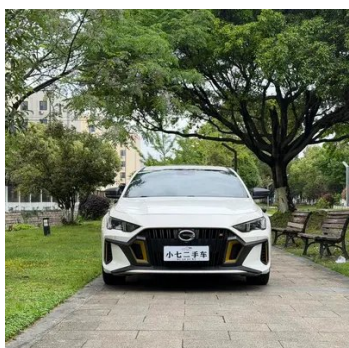

Vehicle Detail Report

Empow 2021 270T J15 version

Basic Information

Brand	GAC Trumpchi
Mileage	48,000 km
Color	White
First Registration	2021-07-01
Transfer Count	0

Vehicle Images

Vehicle Condition

1. Left rocker panel, Scratch damage, Inner side deformation. 2. Inner side of left B-pillar, Deformation. 3. Rear body panel, Deformation.

Configuration Information

Model Information

Model Name	Empow 2021 270T DCT J15 Edition
------------	---------------------------------

Model Information (continued)

Launch Date	2021.08
-------------	---------